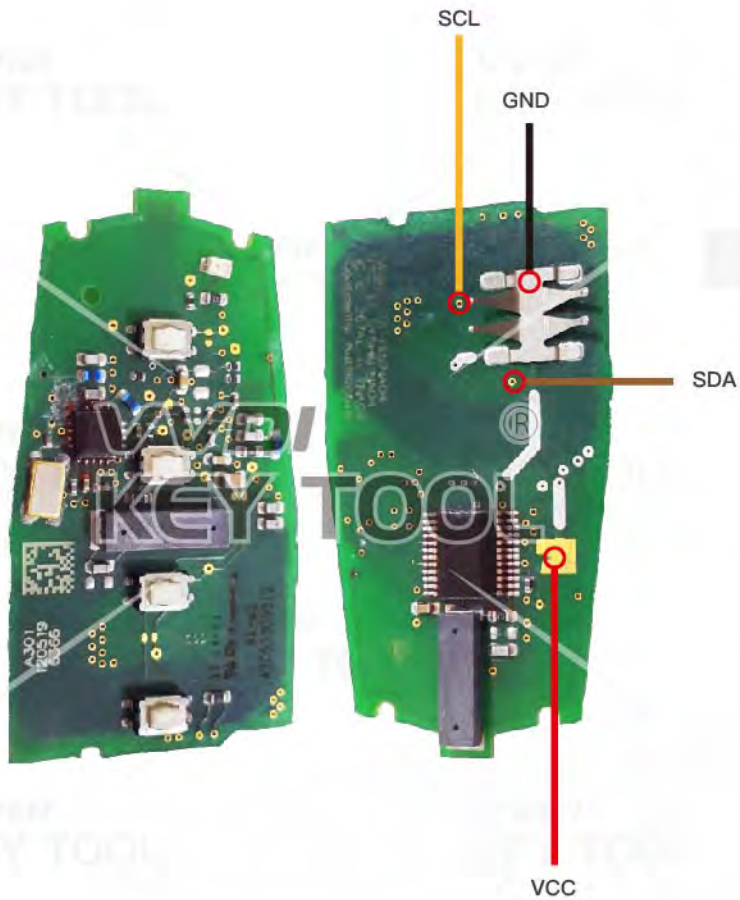

* Passive Entry Key / Comfort Access Key / Keyless Go

GQ4-53T

Chrysler/JEEP/Dodge

Key Information	Key Adapter	Chip Number	Note
GQ4-53T Hitag2		7961	Chip silkprint:61c700

* Connect with 1K Ω resistor between SCL and GND

M3M

Chrysler/JEEP/Dodge

Key Information	Key Adapter	Chip Number	Note
M3M AES M3M Hitag 2	[1 MAST]	7953	Chip silkprint:F7953MC

M3M 322971XX

Chrysler/JEEP/Dodge

Key Information	Key Adapter	Chip Number	Note
M3M 322971XX		7941	

Great wall H2 Smartkey *

Key Information	Key Adapter	Chip Number
285979045R 433MHz Smartkey		7952

* Passive Entry Key / Comfort Access Key / Keyless Go

Hyundai/KIA SVI-CMFCH02

Key Information	Key Adapter	Chip Number	Note
SVI-CMFCH02	[11 HYUD-1]	7952	After 2009 Most Hyundai/Kia 2-button Smartkey Chip silkprint:049620C03

Hyundai/KIA SVI-CMFEU03

Key Information	Key Adapter	Chip Number	Note
SVI-CMFCH03		7952	After 2009 Most Hyundai/Kia 3-button Smartkey Chip silkprint:049620C03

SVI-HMFNA04
 SVI-HMFEU04
 SVI-HMFKR04

Hyundai/KIA