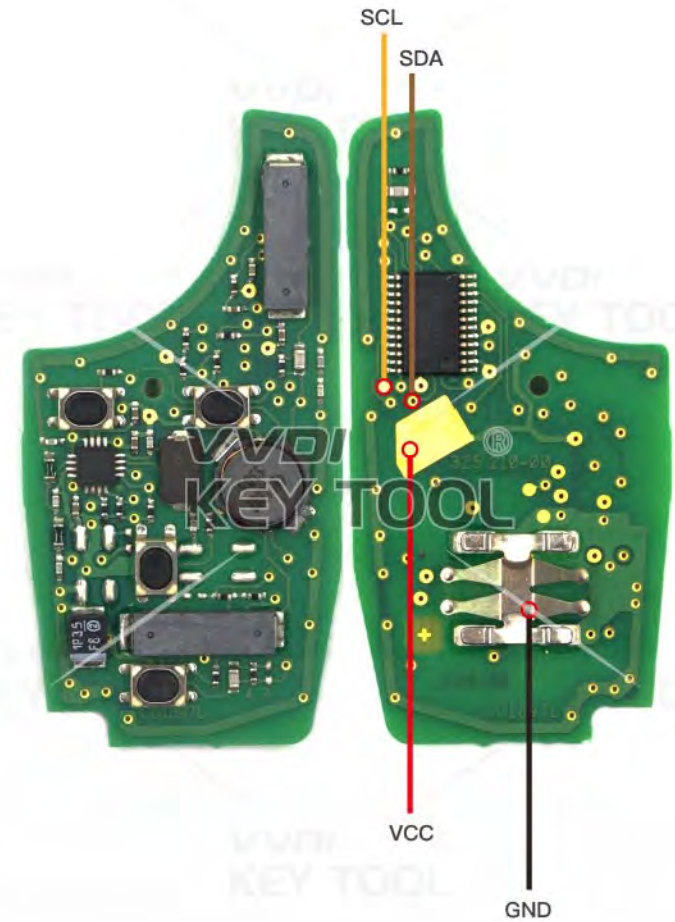

* Passive Entry Key / Comfort Access Key / Keyless Go

GQ4-53T

Chrysler/JEEP/Dodge

Key Information	Key Adapter	Chip Number	Note
GQ4-53T Hitag2		7961	Chip silkprint:61c700

* Connect with 1K Ω resistor between SCL and GND

M3M

Chrysler/JEEP/Dodge

Key Information	Key Adapter	Chip Number	Note
M3M AES M3M Hitag 2	[1 MAST]	7953	Chip silkprint:F7953MC

M3M 322971XX

Chrysler/JEEP/Dodge

Key Information	Key Adapter	Chip Number	Note
M3M 322971XX		7941	

Great wall H2 Smartkey *

Key Information	Key Adapter	Chip Number
285979045R 433MHz Smartkey		7952

* Passive Entry Key / Comfort Access Key / Keyless Go

Hyundai/KIA SVI-CMFCH02

Key Information	Key Adapter	Chip Number	Note
SVI-CMFCH02	[11 HYUD-1]	7952	After 2009 Most Hyundai/Kia 2-button Smartkey Chip silkprint:049620C03