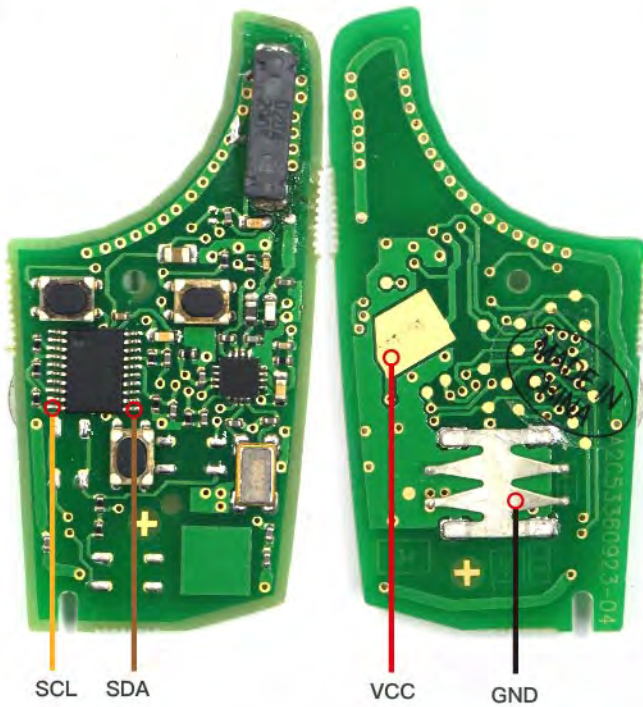

* Passive Entry Key / Comfort Access Key / Keyless Go

BMW

BMW F series Smart*
Provided by Huf

Key Information	Key Adapter	Chip Number
F Series HUF5661 868MHz Huf	[7 BMW-F]	7953
F Series HUF5662 315MHz Huf	[7 BMW-F]	7953
F Series HUF5663 434MHz Huf	[7 BMW-F]	7953
F Series HUF5667 434MHz Huf	[7 BMW-F]	7953
F Series 868MHz Huf	[7 BMW-F]	7953
F Series 868MHz Huf	[7 BMW-F]	7953

* Passive Entry Key / Comfort Access Key / Keyless Go

Smartkey*

BUICK/CHEVROLET

Key Information	Key Adapter	Chip Number
-----------------	-------------	-------------

A2C53360923 3-button

7941

* Passive Entry Key / Comfort Access Key / Keyless Go