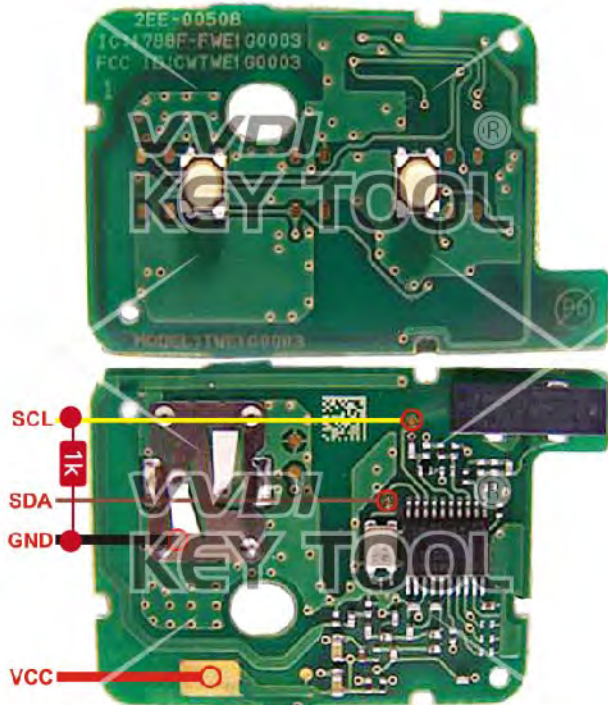

Key Information	Key Adapter	Chip Number
285971998R Smartkey Hitag—AES 433MHz		7953

* Passive Entry Key / Comfort Access Key / Keyless Go

Renault

285974100 Remote
Hitag—AES 433MHz

Key Information	Key Adapter	Chip Number
285974100 Remote Hitag—AES 433MHz		7953

* Connect with 1KΩ resistor between SCL and GND

Renault 805673071R 2-button 433MHz

Key Information	Key Adapter	Chip Number
-----------------	-------------	-------------

805673071R 2-button 433MHz

7961

* Connect with 1KΩ resistor between SCL and GND