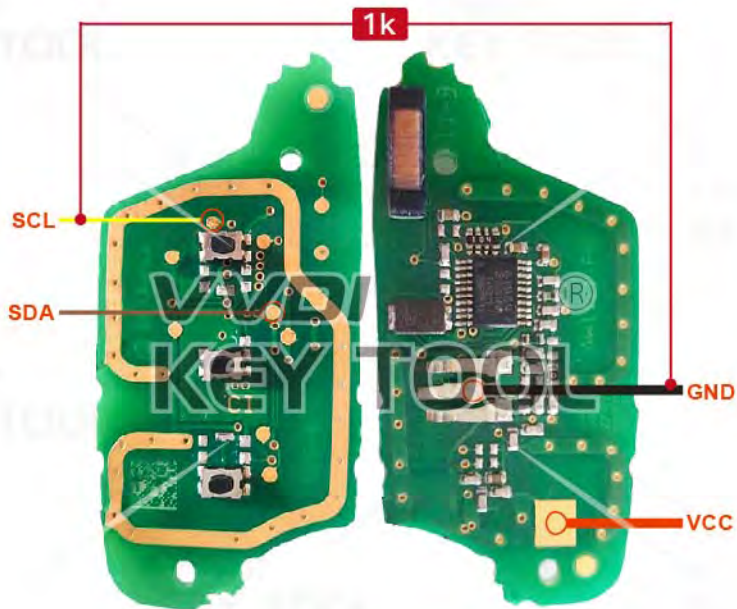

NISSAN Hitag 2 Smartkey *

Key Information	Key Adapter	Chip Number	Note
FCC ID-CWTWB1U825 Hitag2 2-button Smartkey		7952	PCB No.2EE-00053DA TCI-SIS H

* Passive Entry Key / Comfort Access Key / Keyless Go

NISSAN

Key Information	Key Adapter	Chip Number	Note
Hitag-AES A2C32801600 433MHz Smartkey		7953	
Hitag-AES A2C32800800 433MHz Smartkey		7953	

Porsche

Key Information	Key Adapter	Chip Number
7PP959753BN 434MHz	[4 POSC]	7953
7PP959753BS 434MHz	[4 POSC]	7953
7PP959753BM 315MHz	[4 POSC]	7953
7PP959753BQ 315MHz	[4 POSC]	7953
7PP959753AJ 434MHz	[4 POSC]	7953