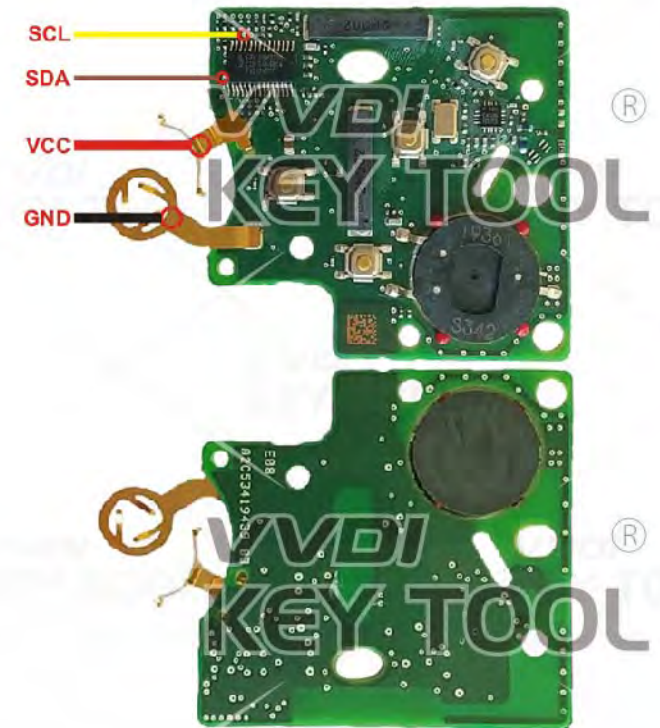

Key Information	Key Adapter	Chip Number
285971998R Smartkey Hitag—AES 433MHz		7953

* Passive Entry Key / Comfort Access Key / Keyless Go

Renault

285974100 Remote
Hitag—AES 433MHz

Key Information	Key Adapter	Chip Number
285974100 Remote Hitag—AES 433MHz		7953

* Connect with 1KΩ resistor between SCL and GND

Renault 805673071R 2-button 433MHz

Key Information	Key Adapter	Chip Number
-----------------	-------------	-------------

805673071R 2-button 433MHz

7961

* Connect with 1KΩ resistor between SCL and GND