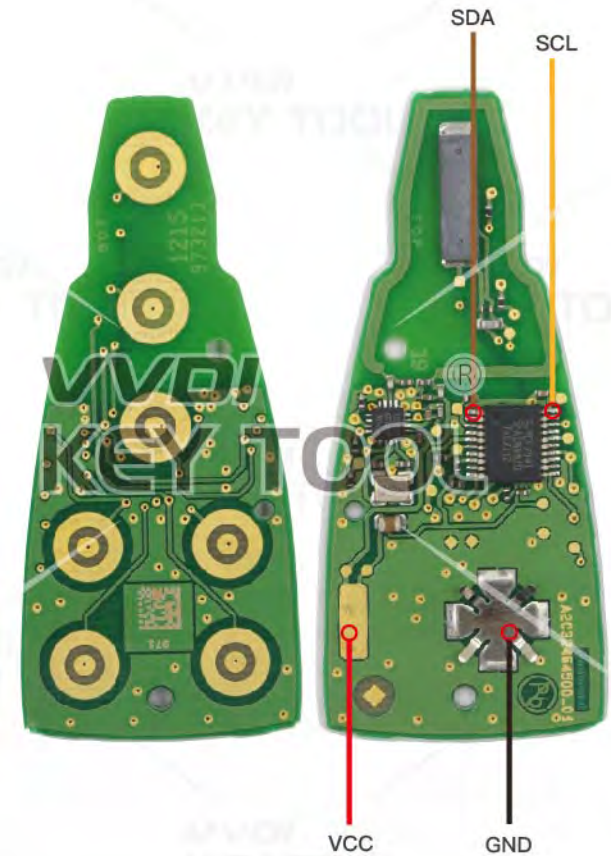

IYZ-C01C Smartkey^{*}

Chrysler/JEEP/Dodge

Key Information	Key Adapter	Chip Number
IYZ-C01C Smartkey		7945

Support vehicle models

2008–2011 Chrysler 300	2008–2013 Chrysler Town&Country
2010–2013 Dodge Caravan	2008–2013 Dodge Charger
2008–2013 Dodge Challenger	2011–2013 Dodge Durango
2008–2012 Dodge Grand Caravan	2008–2011 Dodge Journey
2008– Dodge Magnum	2009–2013 Dodge RAM
2008–2010 Jeep Commander	2011–2013 Jeep Grand Cherokee

* Passive Entry Key / Comfort Access Key / Keyless Go

GQ4-53T

Chrysler/JEEP/Dodge

Key Information	Key Adapter	Chip Number	Note
GQ4-53T Hitag2		7961	Chip silkprint:61c700

* Connect with 1K Ω resistor between SCL and GND

M3M

Chrysler/JEEP/Dodge

Key Information	Key Adapter	Chip Number	Note
M3M AES M3M Hitag 2	[1 MAST]	7953	Chip silkprint:F7953MC

M3M 322971XX

Chrysler/JEEP/Dodge

Key Information	Key Adapter	Chip Number	Note
M3M 322971XX		7941	

Great wall H2 Smartkey *

Key Information	Key Adapter	Chip Number
285979045R 433MHz Smartkey		7952

* Passive Entry Key / Comfort Access Key / Keyless Go

Hyundai/KIA SVI-CMFCH02

Key Information	Key Adapter	Chip Number	Note
SVI-CMFCH02	[11 HYUD-1]	7952	After 2009 Most Hyundai/Kia 2-button Smartkey Chip silkprint:049620C03