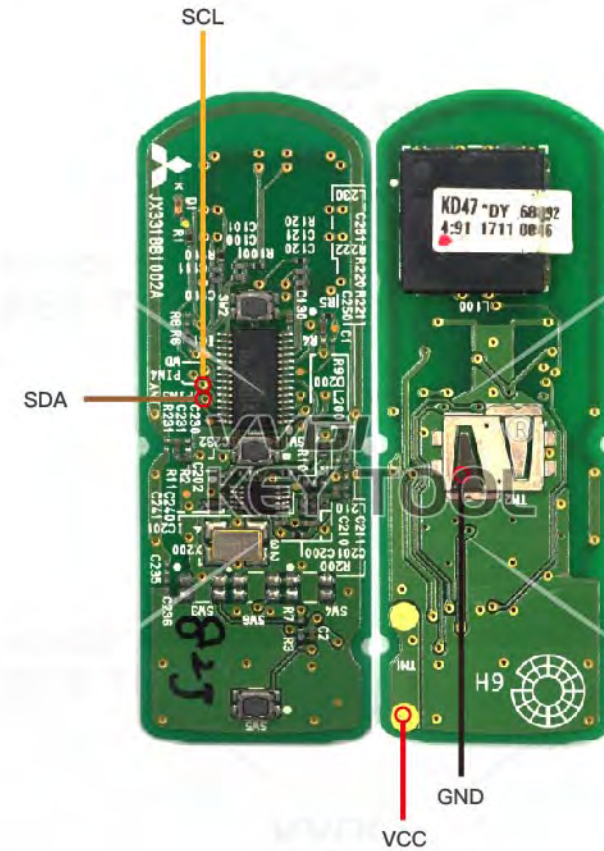

LAND ROVER

YWX000061 434MHz Visteon / YWX000071 315MHz Visteon

Key Information	Key Adapter	Chip Number
YWX000061 434MHz Visteon		7941
YWX000071 315MHz Visteon		7941

Mitsubishi

G8D-644M-KEY
434MHZ

Key Information	Key Adapter	Chip Number
G8D-644M-KEY 434MHZ		7953

Mazda CX5 Smartkey *

Key Information	Key Adapter	Chip Number
JX331BB1002A		

* Passive Entry Key / Comfort Access Key / Keyless Go

NISSAN Hitag3 Smartkey *

Key Information	Key Adapter	Chip Number	Note
Hitag3 A2C53188764 315MHz Smartkey	[2 NISS]	7953	
Hitag3 A2C53405173 433MHz Smartkey	[2 NISS]	7953	

* Passive Entry Key / Comfort Access Key / Keyless Go

NISSAN Hitag 2 Smartkey *

Key Information	Key Adapter	Chip Number	Note
Hitag2 A2C53297341 315MHz Smartkey		7952	PCB No.A2C53297341

* Passive Entry Key / Comfort Access Key / Keyless Go