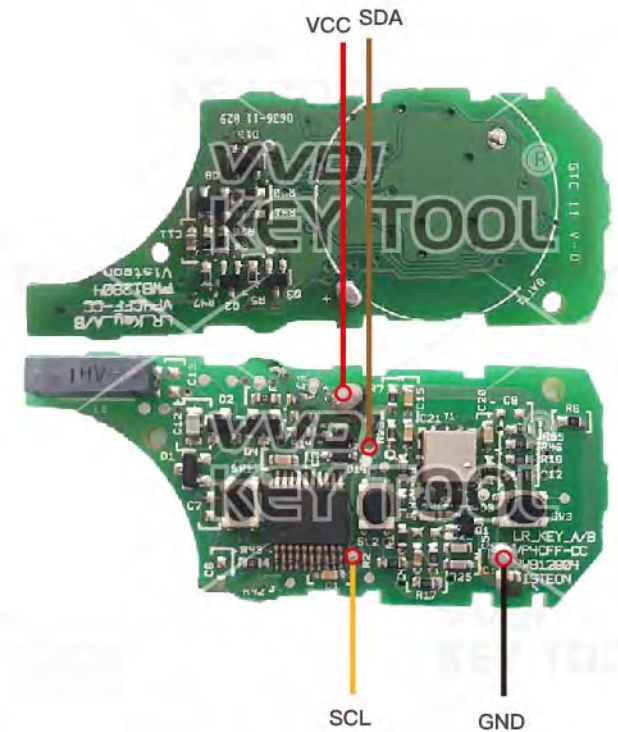

Hyundai/KIA 2013DJ5952 3-button

Type	Frequency	Transponder	Note
2013DJ5952 3-button		7953	

Hyundai/KIA MP13L-12

Type	Frequency	Transponder	Note
MP13L-12		7953	

LAND ROVER

5E0U40247
434MHz

Key Information	Key Adapter	Chip Number
5E0U40247 434MHz		7953

LAND ROVER

YWX000061 434MHz Visteon / YWX000071 315MHz Visteon

Key Information	Key Adapter	Chip Number
YWX000061 434MHz Visteon		7941
YWX000071 315MHz Visteon		7941

Mitsubishi

G8D-644M-KEY
434MHZ

Key Information	Key Adapter	Chip Number
G8D-644M-KEY 434MHZ		7953

Mazda CX5 Smartkey *

Key Information	Key Adapter	Chip Number
JX331BB1002A		

* Passive Entry Key / Comfort Access Key / Keyless Go

NISSAN Hitag3 Smartkey *

Key Information	Key Adapter	Chip Number	Note
Hitag3 A2C53188764 315MHz Smartkey	[2 NISS]	7953	
Hitag3 A2C53405173 433MHz Smartkey	[2 NISS]	7953	