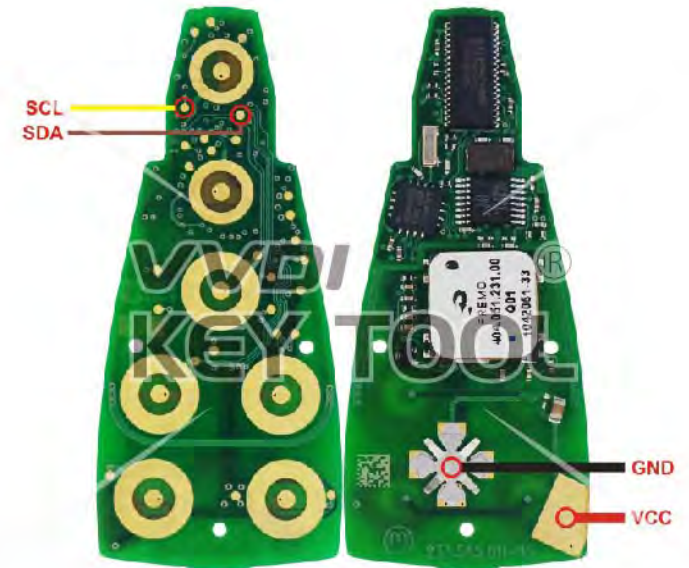

* Connect with 1KΩ resistor between SCL and GND

IYZ-C01C

Chrysler/JEEP/Dodge

Key Information	Key Adapter	Chip Number
IYZ-C01C		7941

Support vehicle models

2008–2011 Chrysler 300	2008–2013 Chrysler Town&Country
2010–2013 Dodge Caravan	2008–2013 Dodge Charger
2008–2013 Dodge Challenger	2011–2013 Dodge Durango
2008–2012 Dodge Grand Caravan	2008–2011 Dodge Journey
2008– Dodge Magnum	2009–2013 Dodge RAM
2008–2010 Jeep Commander	2011–2013 Jeep Grand Cherokee

M3N5WY783X

Chrysler/JEEP/Dodge

Key Information

Key Adapter

Chip Number

M3N5WY783X

7941

Support vehicle models

IYZ-C01C Smartkey^{*}

Chrysler/JEEP/Dodge

Key Information	Key Adapter	Chip Number
IYZ-C01C Smartkey		7945

Support vehicle models

2008–2011 Chrysler 300	2008–2013 Chrysler Town&Country
2010–2013 Dodge Caravan	2008–2013 Dodge Charger
2008–2013 Dodge Challenger	2011–2013 Dodge Durango
2008–2012 Dodge Grand Caravan	2008–2011 Dodge Journey
2008– Dodge Magnum	2009–2013 Dodge RAM
2008–2010 Jeep Commander	2011–2013 Jeep Grand Cherokee

* Passive Entry Key / Comfort Access Key / Keyless Go

GQ4-53T

Chrysler/JEEP/Dodge

Key Information	Key Adapter	Chip Number	Note
GQ4-53T Hitag2		7961	Chip silkprint:61c700

* Connect with 1K Ω resistor between SCL and GND