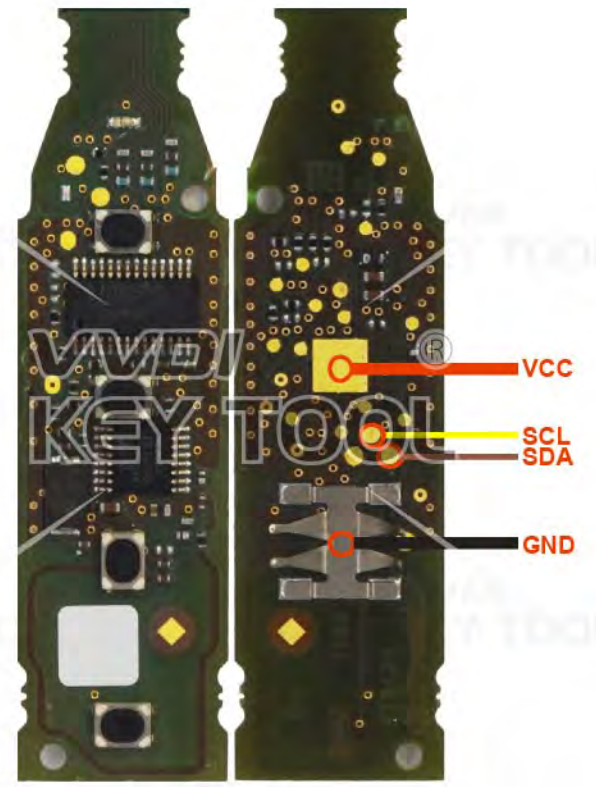

Mazda CX5 Smartkey *

Key Information	Key Adapter	Chip Number
JX331BB1002A		

* Passive Entry Key / Comfort Access Key / Keyless Go

NISSAN Hitag3 Smartkey *

Key Information	Key Adapter	Chip Number	Note
Hitag3 A2C53188764 315MHz Smartkey	[2 NISS]	7953	
Hitag3 A2C53405173 433MHz Smartkey	[2 NISS]	7953	

* Passive Entry Key / Comfort Access Key / Keyless Go

NISSAN Hitag 2 Smartkey *

Key Information	Key Adapter	Chip Number	Note
Hitag2 A2C53297341 315MHz Smartkey		7952	PCB No.A2C53297341

* Passive Entry Key / Comfort Access Key / Keyless Go

NISSAN Hitag 2 Smartkey *

Key Information	Key Adapter	Chip Number	Note
FCC ID-CWTWB1U825 Hitag2 2-button Smartkey		7952	PCB No.2EE-00053DA TCI-SIS H

* Passive Entry Key / Comfort Access Key / Keyless Go

NISSAN

Key Information	Key Adapter	Chip Number	Note
Hitag-AES A2C32801600 433MHz Smartkey		7953	
Hitag-AES A2C32800800 433MHz Smartkey		7953	

Porsche

Key Information	Key Adapter	Chip Number
7PP959753BN 434MHz	[4 POSC]	7953
7PP959753BS 434MHz	[4 POSC]	7953
7PP959753BM 315MHz	[4 POSC]	7953
7PP959753BQ 315MHz	[4 POSC]	7953
7PP959753AJ 434MHz	[4 POSC]	7953