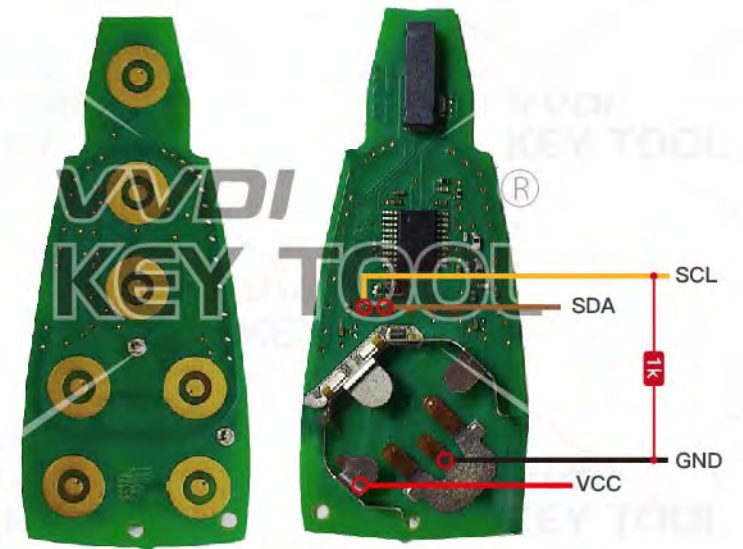

* Connect with 1KΩ resistor between SCL and GND

IYZ-C01C

Chrysler/JEEP/Dodge

Key Information	Key Adapter	Chip Number
IYZ-C01C		7941

Support vehicle models

2008–2011 Chrysler 300	2008–2013 Chrysler Town&Country
2010–2013 Dodge Caravan	2008–2013 Dodge Charger
2008–2013 Dodge Challenger	2011–2013 Dodge Durango
2008–2012 Dodge Grand Caravan	2008–2011 Dodge Journey
2008– Dodge Magnum	2009–2013 Dodge RAM
2008–2010 Jeep Commander	2011–2013 Jeep Grand Cherokee

IYZ-C01C Smartkey^{*}

Chrysler/JEEP/Dodge

Key Information	Key Adapter	Chip Number
IYZ-C01C Smartkey		7945

Support vehicle models

2008–2011 Chrysler 300	2008–2013 Chrysler Town&Country
2010–2013 Dodge Caravan	2008–2013 Dodge Charger
2008–2013 Dodge Challenger	2011–2013 Dodge Durango
2008–2012 Dodge Grand Caravan	2008–2011 Dodge Journey
2008– Dodge Magnum	2009–2013 Dodge RAM
2008–2010 Jeep Commander	2011–2013 Jeep Grand Cherokee

* Passive Entry Key / Comfort Access Key / Keyless Go

GQ4-53T

Chrysler/JEEP/Dodge

Key Information	Key Adapter	Chip Number	Note
GQ4-53T Hitag2		7961	Chip silkprint:61c700

* Connect with 1K Ω resistor between SCL and GND