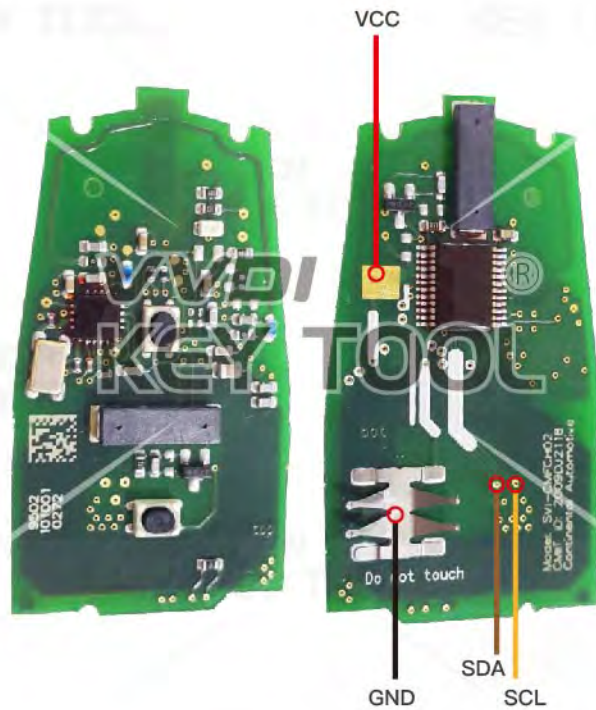

IYZ-C01C Smartkey^{*}

Chrysler/JEEP/Dodge

Key Information	Key Adapter	Chip Number
IYZ-C01C Smartkey		7945

Support vehicle models

2008–2011 Chrysler 300	2008–2013 Chrysler Town&Country
2010–2013 Dodge Caravan	2008–2013 Dodge Charger
2008–2013 Dodge Challenger	2011–2013 Dodge Durango
2008–2012 Dodge Grand Caravan	2008–2011 Dodge Journey
2008– Dodge Magnum	2009–2013 Dodge RAM
2008–2010 Jeep Commander	2011–2013 Jeep Grand Cherokee

* Passive Entry Key / Comfort Access Key / Keyless Go

GQ4-53T

Chrysler/JEEP/Dodge

Key Information	Key Adapter	Chip Number	Note
GQ4-53T Hitag2		7961	Chip silkprint:61c700

* Connect with 1K Ω resistor between SCL and GND

M3M

Chrysler/JEEP/Dodge

Key Information	Key Adapter	Chip Number	Note
M3M AES M3M Hitag 2	[1 MAST]	7953	Chip silkprint:F7953MC

M3M 322971XX

Chrysler/JEEP/Dodge

Key Information	Key Adapter	Chip Number	Note
M3M 322971XX		7941	

Great wall H2 Smartkey *

Key Information	Key Adapter	Chip Number
285979045R 433MHz Smartkey		7952

* Passive Entry Key / Comfort Access Key / Keyless Go

Hyundai/KIA SVI-CMFCH02

Key Information	Key Adapter	Chip Number	Note
SVI-CMFCH02	[11 HYUD-1]	7952	After 2009 Most Hyundai/Kia 2-button Smartkey Chip silkprint:049620C03