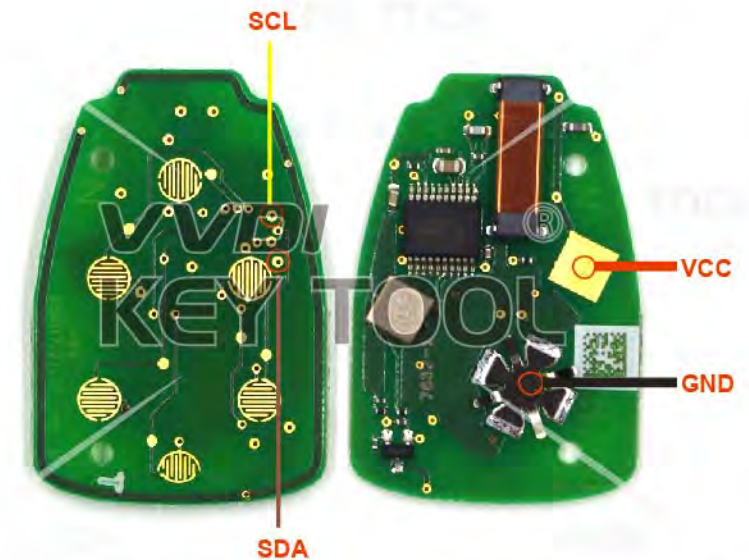

Smartkey*

BUICK/CHEVROLET

Key Information	Key Adapter	Chip Number
Type5 4-button 315MHz F7952E	[9 BUIC]	7952
Type5 5-button 315MHz F7952E	[9 BUIC]	7952
Type5 5-button 433MHz F7952E	[9 BUIC]	7952
Type5 4-button 433MHz F7952E	[9 BUIC]	7952
Type5 3-button 433MHz F7952E	[9 BUIC]	7952

* Passive Entry Key / Comfort Access Key / Keyless Go

OHT692427AA

Chrysler/JEEP/Dodge

Key Information	Key Adapter	Chip Number
-----------------	-------------	-------------

OHT692427AA(2005)		7941
-------------------	--	------

OHT692713AA

Chrysler/JEEP/Dodge

Key Information

Key Adapter

Chip Number

OHT692713AA

7941

Support vehicle models