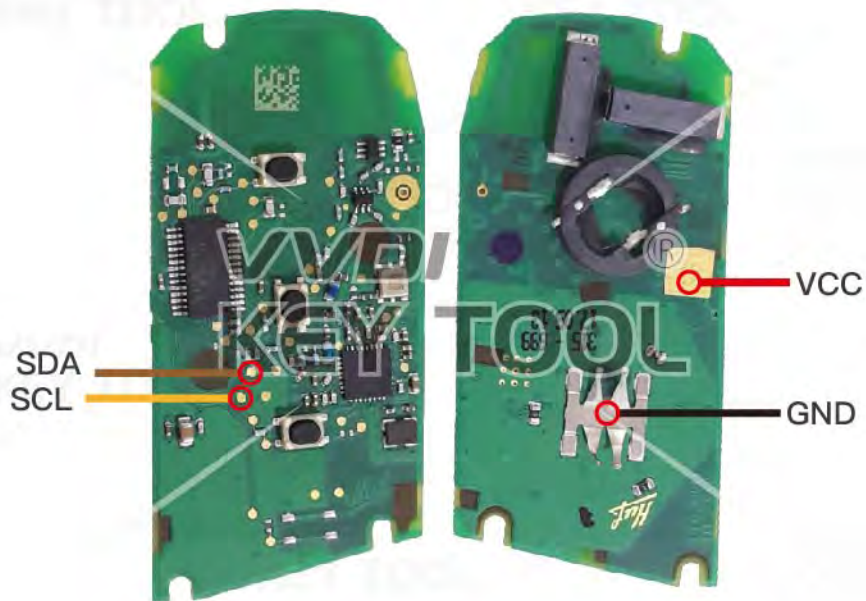

BMW

BMW F series Smart*
Provided by Huf

Key Information	Key Adapter	Chip Number
F Series HUF5661 868MHz Huf	[7 BMW-F]	7953
F Series HUF5662 315MHz Huf	[7 BMW-F]	7953
F Series HUF5663 434MHz Huf	[7 BMW-F]	7953
F Series HUF5667 434MHz Huf	[7 BMW-F]	7953
F Series 868MHz Huf	[7 BMW-F]	7953
F Series 868MHz Huf	[7 BMW-F]	7953

* Passive Entry Key / Comfort Access Key / Keyless Go