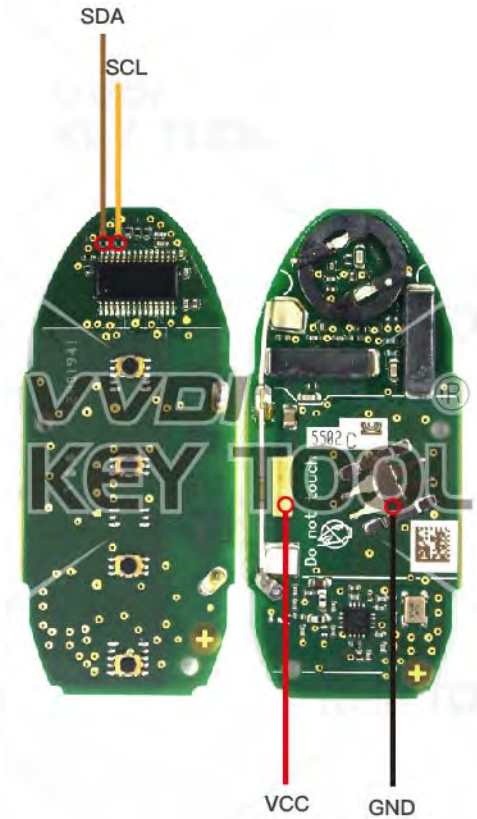

Mazda CX5 Smartkey *

Key Information	Key Adapter	Chip Number
JX331BB1002A		

* Passive Entry Key / Comfort Access Key / Keyless Go

NISSAN Hitag3 Smartkey *

Key Information	Key Adapter	Chip Number	Note
Hitag3 A2C53188764 315MHz Smartkey	[2 NISS]	7953	
Hitag3 A2C53405173 433MHz Smartkey	[2 NISS]	7953	

* Passive Entry Key / Comfort Access Key / Keyless Go

NISSAN Hitag 2 Smartkey *

Key Information	Key Adapter	Chip Number	Note
Hitag2 A2C53297341 315MHz Smartkey		7952	PCB No.A2C53297341

* Passive Entry Key / Comfort Access Key / Keyless Go

NISSAN Hitag 2 Smartkey *

Key Information	Key Adapter	Chip Number	Note
FCC ID-CWTWB1U825 Hitag2 2-button Smartkey		7952	PCB No.2EE-00053DA TCI-SIS H

* Passive Entry Key / Comfort Access Key / Keyless Go

NISSAN

Key Information	Key Adapter	Chip Number	Note
Hitag-AES A2C32801600 433MHz Smartkey		7953	
Hitag-AES A2C32800800 433MHz Smartkey		7953	

Porsche

Key Information	Key Adapter	Chip Number
7PP959753BN 434MHz	[4 POSC]	7953
7PP959753BS 434MHz	[4 POSC]	7953
7PP959753BM 315MHz	[4 POSC]	7953
7PP959753BQ 315MHz	[4 POSC]	7953
7PP959753AJ 434MHz	[4 POSC]	7953