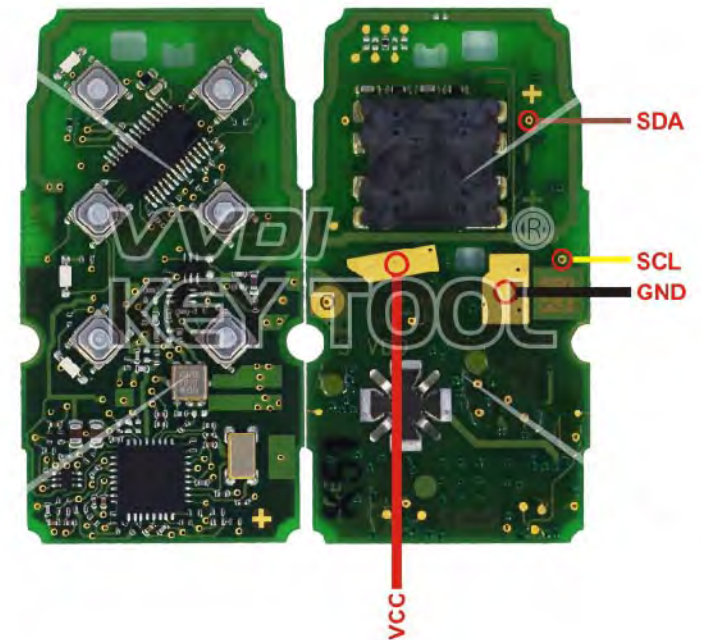

Renault

285975779R Smartkey*
433MHz

Key Information	Key Adapter	Chip Number
285975779R Smartkey 433MHz		7952

* Passive Entry Key / Comfort Access Key / Keyless Go

Renault

285979045R Smartkey*
433MHz

Key Information	Key Adapter	Chip Number
285979045R Smartkey 433MHz		7952

* Passive Entry Key / Comfort Access Key / Keyless Go

VOLVO

Hitag2/Hitag Smartkey *

Key Information	Key Adapter	Chip Number
5WK49266 900MHz Smartkey		7953
5WK49269 433MHz Smartkey	[12 VOLO]	7953

* Passive Entry Key / Comfort Access Key / Keyless Go