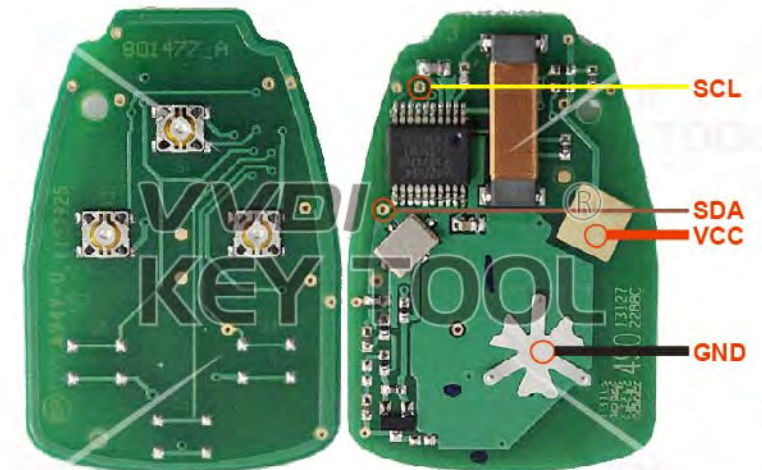

* Passive Entry Key / Comfort Access Key / Keyless Go

OHT692427AA

Chrysler/JEEP/Dodge

Key Information	Key Adapter	Chip Number
-----------------	-------------	-------------

OHT692427AA(2005)		7941
-------------------	--	------

OHT692713AA

Chrysler/JEEP/Dodge

Key Information

Key Adapter

Chip Number

OHT692713AA

7941

Support vehicle models

2004–2007 Chrysler Town&Country

2004–2007 Dodge Caravan

2004–2007 Dodge Grand Caravan

KOBOT04A

Chrysler/JEEP/Dodge

Key Information	Key Adapter	Chip Number
KOBOT04A		7961

Support vehicle models

2007—2009 Chrysler Aspen	2005—2007 Chrysler 300
2005—2007 Dodge Durango	2007—2011 Dodge Dakota
2007—2009 Dodge Ram	2007—2013 Dodge Avenger
2005—2007 Dodge Charger	2007—2012 Dodge Caliber
2005—2007 Jeep Commander	2005—2007 Jeep Grand Cherokee

* Connect with 1KΩ resistor between SCL and GND

IYZ-C01C

Chrysler/JEEP/Dodge

Key Information	Key Adapter	Chip Number
IYZ-C01C		7941

Support vehicle models

2008–2011 Chrysler 300	2008–2013 Chrysler Town&Country
2010–2013 Dodge Caravan	2008–2013 Dodge Charger
2008–2013 Dodge Challenger	2011–2013 Dodge Durango
2008–2012 Dodge Grand Caravan	2008–2011 Dodge Journey
2008– Dodge Magnum	2009–2013 Dodge RAM
2008–2010 Jeep Commander	2011–2013 Jeep Grand Cherokee