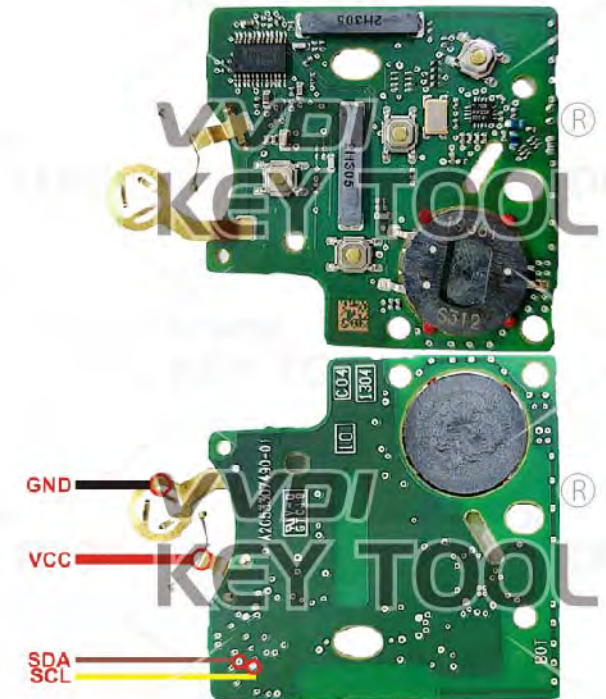

Renault 805673071R 2-button 433MHz

Key Information	Key Adapter	Chip Number
805673071R 2-button 433MHz		7961

Renault

285970036R
Hitag2-433MHz

Key Information	Key Adapter	Chip Number
285970036R Hitag2-433MHz		7941

Renault

285975779R Smartkey*
433MHz

Key Information	Key Adapter	Chip Number
285975779R Smartkey 433MHz		7952

* Passive Entry Key / Comfort Access Key / Keyless Go

Renault

285979045R Smartkey*
433MHz

Key Information	Key Adapter	Chip Number
285979045R Smartkey 433MHz		7952

* Passive Entry Key / Comfort Access Key / Keyless Go

VOLVO

Hitag2/Hitag Smartkey *

Key Information	Key Adapter	Chip Number
5WK49266 900MHz Smartkey		7953
5WK49269 433MHz Smartkey	[12 VOLO]	7953

* Passive Entry Key / Comfort Access Key / Keyless Go