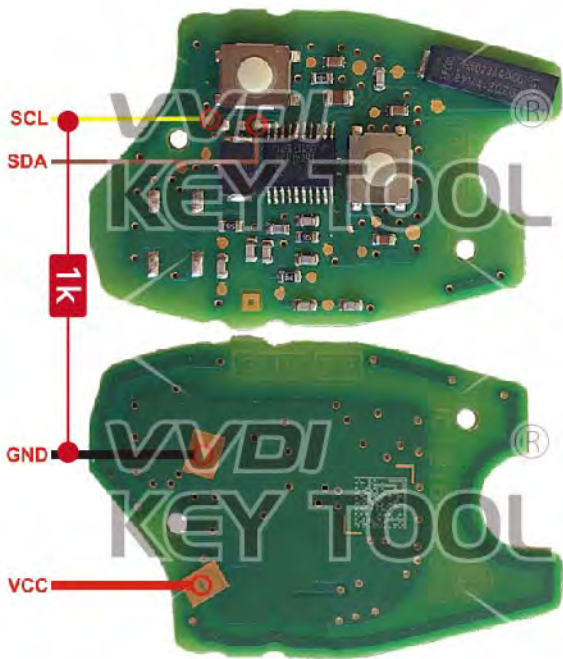

Key Information	Key Adapter	Chip Number
285971998R Smartkey Hitag—AES 433MHz		7953

* Passive Entry Key / Comfort Access Key / Keyless Go

Renault

285974100 Remote
Hitag—AES 433MHz

Key Information	Key Adapter	Chip Number
285974100 Remote Hitag—AES 433MHz		7953