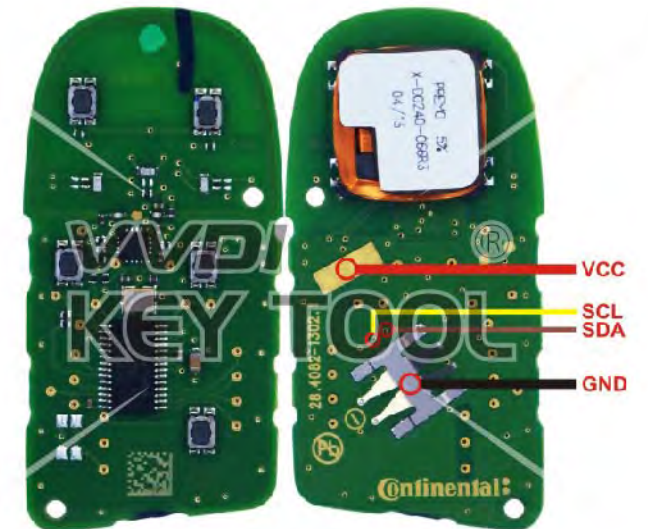

IYZ-C01C Smartkey^{*}

Chrysler/JEEP/Dodge

Key Information	Key Adapter	Chip Number
IYZ-C01C Smartkey		7945

Support vehicle models

2008–2011 Chrysler 300	2008–2013 Chrysler Town&Country
2010–2013 Dodge Caravan	2008–2013 Dodge Charger
2008–2013 Dodge Challenger	2011–2013 Dodge Durango
2008–2012 Dodge Grand Caravan	2008–2011 Dodge Journey
2008– Dodge Magnum	2009–2013 Dodge RAM
2008–2010 Jeep Commander	2011–2013 Jeep Grand Cherokee

* Passive Entry Key / Comfort Access Key / Keyless Go

GQ4-53T

Chrysler/JEEP/Dodge

Key Information	Key Adapter	Chip Number	Note
GQ4-53T Hitag2		7961	Chip silkprint:61c700

* Connect with 1K Ω resistor between SCL and GND

M3M

Chrysler/JEEP/Dodge

Key Information	Key Adapter	Chip Number	Note
M3M AES M3M Hitag 2	[1 MAST]	7953	Chip silkprint:F7953MC

M3M 322971XX

Chrysler/JEEP/Dodge

Key Information	Key Adapter	Chip Number	Note
M3M 322971XX		7941	