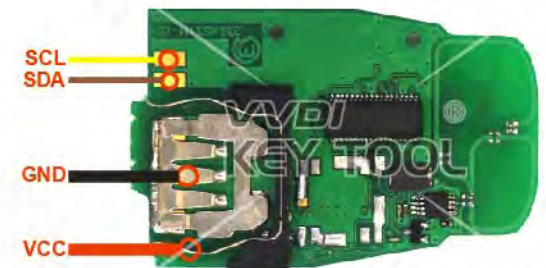

VVDI *KEY TOOL*

REMOTE UNLOCK
WIRING DIAGRAM

Version number v2.0 2017.8.29

Keytool wiring function definition

NXP transponder pin definition

Transponder type	GND	SDA	VCC	SCL
PCF7941	19	11	4	10
PCF7961	19	9	4	8
PCF7952	11	22	8	21
PCF7945	13	26	10	25
PCF7953	13	26	10	25

目录

Audi	02
BMW	04
BUICK / Chevrolet	08
Chrysler / Jeep / Dodge	10
Great Wall	19
Hyundai / KIA	20
Land Rover	29
Mitsubishi	31
Mazda	32
Nissan	33
Porsche	37
Renault	38
Volvo	46

Audi Universal type

Key Information	Key Adapter	Chip Number	Note
PCB1 8T0959754 433 Remote	[5 AUDI]	7945	PCB No.233.423.111-02
PCB1 8T0959754A 315 Remote	[5 AUDI]	7945	PCB No.233.423.111-02
PCB1 8T0959754D 868 Remote	[5 AUDI]	7945	PCB No.233.423.111-02
PCB1 8T0959754F 433 Smartkey	[5 AUDI]	7945	PCB No.233.423.111-02
PCB2 8T0959754 433 Remote	[5 AUDI]	7945	PCB No.233.453.111-05/06
PCB2 8T0959754D 868 Remote	[5 AUDI]	7945	PCB No.233.453.111-05/07
PCB2 8T0959754F 433 Smartkey	[5 AUDI]	7945	PCB No.233.453.111-05/08
PCB2 8T0959754G 315 Smartkey	[5 AUDI]	7945	PCB No.233.453.111-05/09

* Universal type supports any 5th generation key, please use universal type to test if selected data can not work

Audi Universal type

Key Information	Key Adapter	Chip Number	Note
PCB2 4H0959754G 315 Smartkey	[5 AUDI]	7945	PCB No.233.453.111-05/10
PCB2 4H0959754K 868 Smartkey	[5 AUDI]	7945	PCB No.233.453.111-05/11
PCB2 4G0959754G 315 Smartkey	[5 AUDI]	7945	PCB No.233.453.111-05/12
PCB2 4G0959754K 868 Smartkey	[5 AUDI]	7945	PCB No.233.453.111-05/13
PCB3 4H0959754DA 433 Smartkey	[5 AUDI]	7945	PCB No.233.453.211-01/02
PCB3 4H0959754DB 315 Smartkey	[5 AUDI]	7945	PCB No.233.453.211-01/02
PCB3 4H0959754DD 868 Smartkey	[5 AUDI]	7945	PCB No.233.453.211-01/02