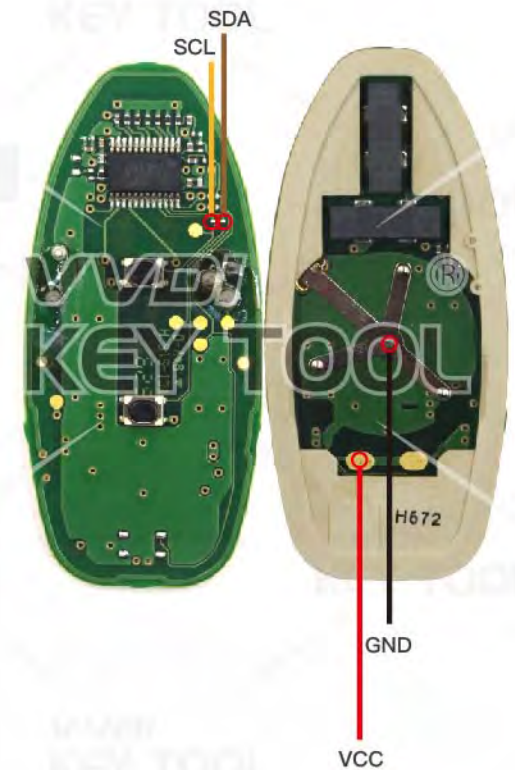

LAND ROVER

YWX000061 434MHz Visteon / YWX000071 315MHz Visteon

Key Information	Key Adapter	Chip Number
YWX000061 434MHz Visteon		7941
YWX000071 315MHz Visteon		7941

Mitsubishi

G8D-644M-KEY
434MHZ

Key Information	Key Adapter	Chip Number
G8D-644M-KEY 434MHZ		7953

Mazda CX5 Smartkey *

Key Information	Key Adapter	Chip Number
JX331BB1002A		

* Passive Entry Key / Comfort Access Key / Keyless Go

NISSAN Hitag3 Smartkey *

Key Information	Key Adapter	Chip Number	Note
Hitag3 A2C53188764 315MHz Smartkey	[2 NISS]	7953	
Hitag3 A2C53405173 433MHz Smartkey	[2 NISS]	7953	

* Passive Entry Key / Comfort Access Key / Keyless Go

NISSAN Hitag 2 Smartkey *

Key Information	Key Adapter	Chip Number	Note
Hitag2 A2C53297341 315MHz Smartkey		7952	PCB No.A2C53297341

* Passive Entry Key / Comfort Access Key / Keyless Go

NISSAN Hitag 2 Smartkey *

Key Information	Key Adapter	Chip Number	Note
FCC ID-CWTWB1U825 Hitag2 2-button Smartkey		7952	PCB No.2EE-00053DA TCI-SIS H

* Passive Entry Key / Comfort Access Key / Keyless Go