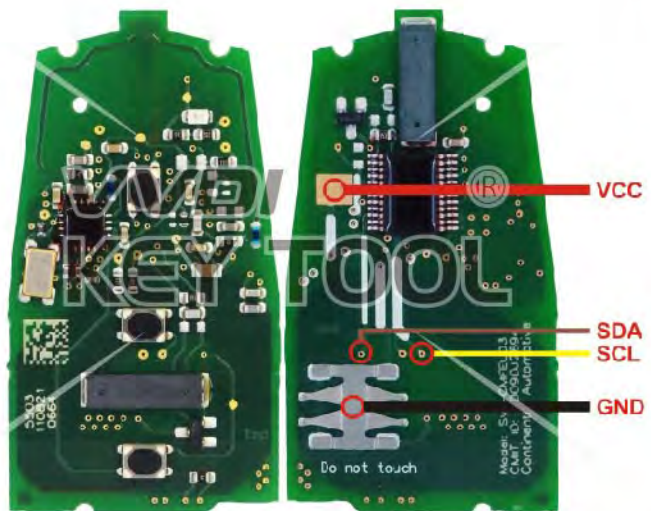

* Passive Entry Key / Comfort Access Key / Keyless Go

GQ4-53T

Chrysler/JEEP/Dodge

Key Information	Key Adapter	Chip Number	Note
GQ4-53T Hitag2		7961	Chip silkprint:61c700

* Connect with 1K Ω resistor between SCL and GND

M3M

Chrysler/JEEP/Dodge

Key Information	Key Adapter	Chip Number	Note
M3M AES M3M Hitag 2	[1 MAST]	7953	Chip silkprint:F7953MC

M3M 322971XX

Chrysler/JEEP/Dodge

Key Information	Key Adapter	Chip Number	Note
M3M 322971XX		7941	

Great wall H2 Smartkey *

Key Information	Key Adapter	Chip Number
285979045R 433MHz Smartkey		7952

* Passive Entry Key / Comfort Access Key / Keyless Go

Hyundai/KIA SVI-CMFCH02

Key Information	Key Adapter	Chip Number	Note
SVI-CMFCH02	[11 HYUD-1]	7952	After 2009 Most Hyundai/Kia 2-button Smartkey Chip silkprint:049620C03

Hyundai/KIA SVI-CMFEU03

Key Information	Key Adapter	Chip Number	Note
SVI-CMFCH03		7952	After 2009 Most Hyundai/Kia 3-button Smartkey Chip silkprint:049620C03

SVI-HMFNA04
 SVI-HMFEU04
 SVI-HMFKR04

Hyundai/KIA