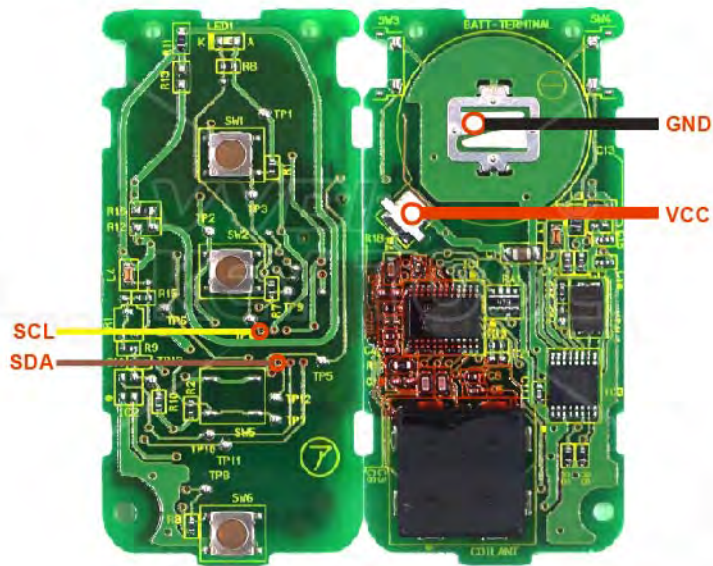

Hyundai/KIA 2013DJ5952 3-button

Type	Frequency	Transponder	Note
2013DJ5952 3-button		7953	

Hyundai/KIA MP13L-12

Type	Frequency	Transponder	Note
MP13L-12		7953	

LAND ROVER

5E0U40247
434MHz

Key Information	Key Adapter	Chip Number
5E0U40247 434MHz		7953

LAND ROVER

YWX000061 434MHz Visteon / YWX000071 315MHz Visteon

Key Information	Key Adapter	Chip Number
YWX000061 434MHz Visteon		7941
YWX000071 315MHz Visteon		7941

Mitsubishi

G8D-644M-KEY
434MHZ

Key Information	Key Adapter	Chip Number
G8D-644M-KEY 434MHZ		7953

Mazda CX5 Smartkey *

Key Information	Key Adapter	Chip Number
JX331BB1002A		

* Passive Entry Key / Comfort Access Key / Keyless Go

NISSAN Hitag3 Smartkey *

Key Information	Key Adapter	Chip Number	Note
Hitag3 A2C53188764 315MHz Smartkey	[2 NISS]	7953	
Hitag3 A2C53405173 433MHz Smartkey	[2 NISS]	7953	