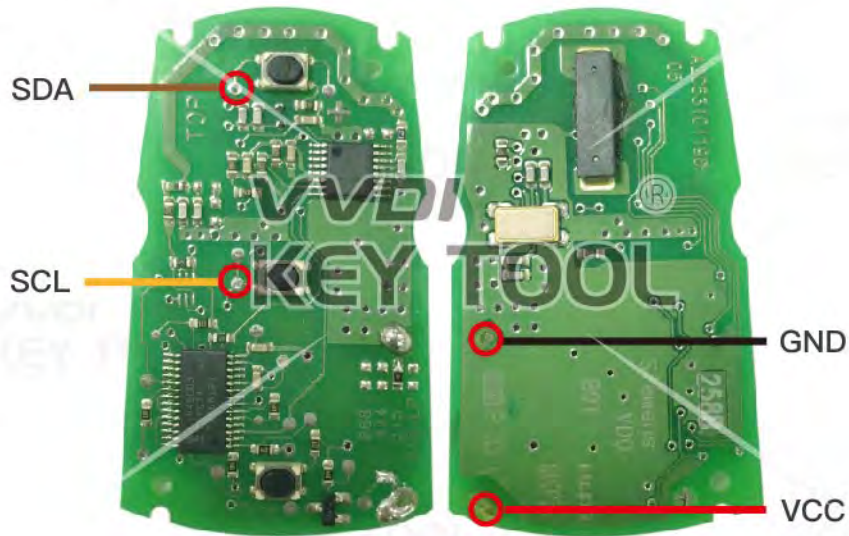

BMW CAS3 Remote

Key Information	Key Adapter	Chip Number
E Series 5WK49125 868MHz Remote	[8 BMW-E]	7945
E Series 5WK49127 315MHz Remote	[8 BMW-E]	7945