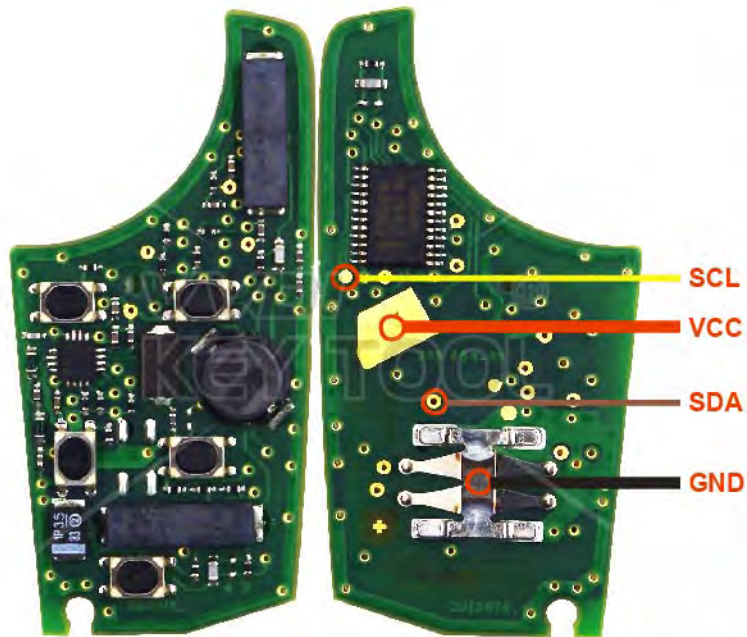

* Passive Entry Key / Comfort Access Key / Keyless Go

BMW

BMW F series Smart*
Provided by Huf

Key Information	Key Adapter	Chip Number
F Series HUF5661 868MHz Huf	[7 BMW-F]	7953
F Series HUF5662 315MHz Huf	[7 BMW-F]	7953
F Series HUF5663 434MHz Huf	[7 BMW-F]	7953
F Series HUF5667 434MHz Huf	[7 BMW-F]	7953
F Series 868MHz Huf	[7 BMW-F]	7953
F Series 868MHz Huf	[7 BMW-F]	7953

* Passive Entry Key / Comfort Access Key / Keyless Go

Smartkey*

BUICK/CHEVROLET

Key Information	Key Adapter	Chip Number
-----------------	-------------	-------------

A2C53360923 3-button

7941

* Passive Entry Key / Comfort Access Key / Keyless Go

Smartkey*

BUICK/CHEVROLET

Key Information	Key Adapter	Chip Number
Type5 4-button 315MHz F7952E	[9 BUIC]	7952
Type5 5-button 315MHz F7952E	[9 BUIC]	7952
Type5 5-button 433MHz F7952E	[9 BUIC]	7952
Type5 4-button 433MHz F7952E	[9 BUIC]	7952
Type5 3-button 433MHz F7952E	[9 BUIC]	7952

* Passive Entry Key / Comfort Access Key / Keyless Go

OHT692427AA

Chrysler/JEEP/Dodge

Key Information	Key Adapter	Chip Number
-----------------	-------------	-------------

OHT692427AA(2005)		7941
-------------------	--	------